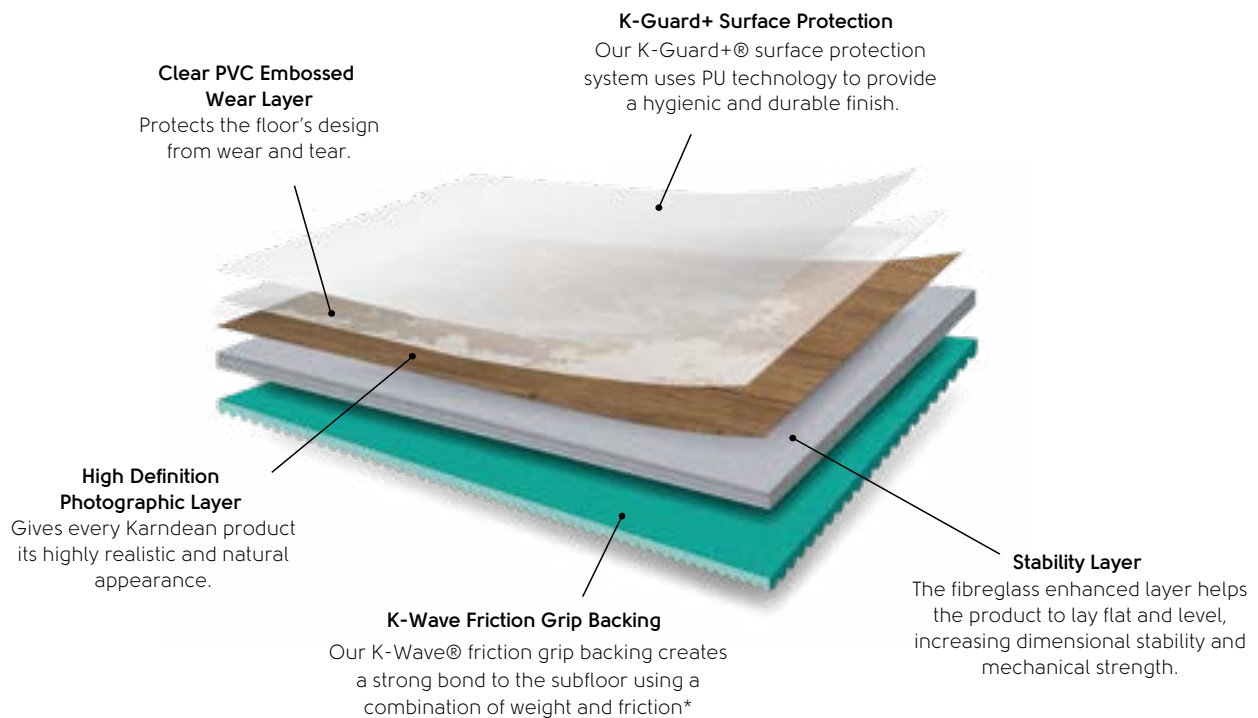

Why choose a loose lay floor?

Loose lay is a format of luxury vinyl flooring featuring our K-Wave® friction grip backing that holds the product in place. No clicking. No locking.

Boasting the realistic designs and grain details customers expect from Karndean, loose lay is available in large-scale wood look planks and stone look tiles and can help you create a look that works in almost any space. What's more, it's easy to install and can be laid over most existing hard floors with the use of tacky or hard-set adhesive. Oh, and it's 100% recyclable!