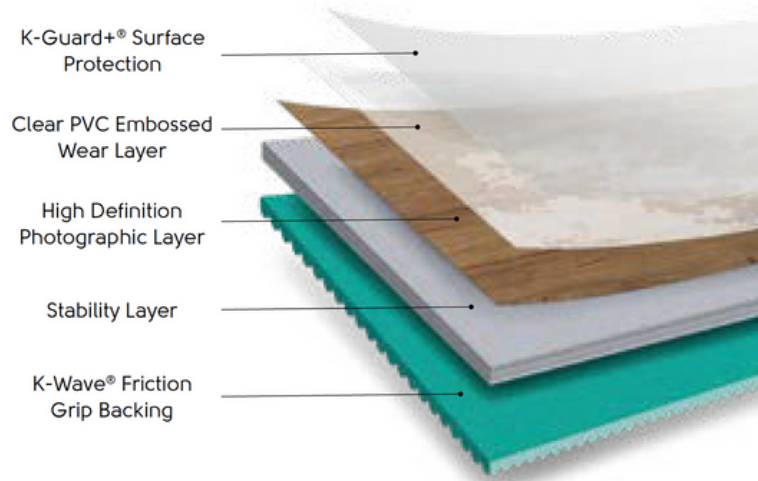

Formats

We offer three types of product formats: Loose lay, rigid core and gluedown.

Loose lay

Karndean LooseLay features our K-Wave® friction grip backing which helps hold the product to the subfloor without adhesive, making it quick and easy to install. Ideal for underfloor access panels and temporary roomsets, each plank can be lifted individually where required.

LooseLay Originals

1050 x 250mm plank, 500 x 610mm tile

LooseLay Longboard

1500 x 250mm plank

Rigid core

Our rigid core ranges are ideal for installations where acoustics, uneven subfloors or preservation of existing hard floors need to be considered. A click-locking mechanism allows for quick installation and the preattached backing eliminates the need for a separate underlayment.