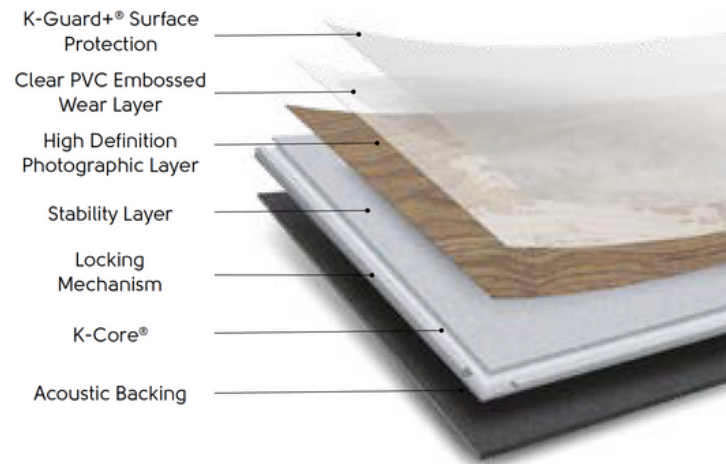

Formats

We offer three types of product formats: Loose lay, rigid core and gluedown.

Loose lay

Karndean LooseLay features our K-Wave® friction grip backing which helps hold the product to the subfloor without adhesive, making it quick and easy to install. Ideal for underfloor access panels and temporary roomsets, each plank can be lifted individually where required.

LooseLay Originals

1050 x 250mm plank, 500 x 610mm tile

LooseLay Longboard

1500 x 250mm plank

Rigid core

Our rigid core ranges are ideal for installations where acoustics, uneven subfloors or preservation of existing hard floors need to be considered. A click-locking mechanism allows for quick installation and the preattached backing eliminates the need for a separate underlayment.

Korlok

1420 x 225mm plank, 457 x 600mm tile

Van Gogh

1220 x 180mm plank

Knight Tile

1220 x 180mm plank, 305 x 457mm tile

Gluedown

Our gluedown ranges offer our widest choice of colours and formats. Features such as textured emboss or our premium handscraped finish, wide bevels or flat edges make each range unique to Karndean Designflooring.