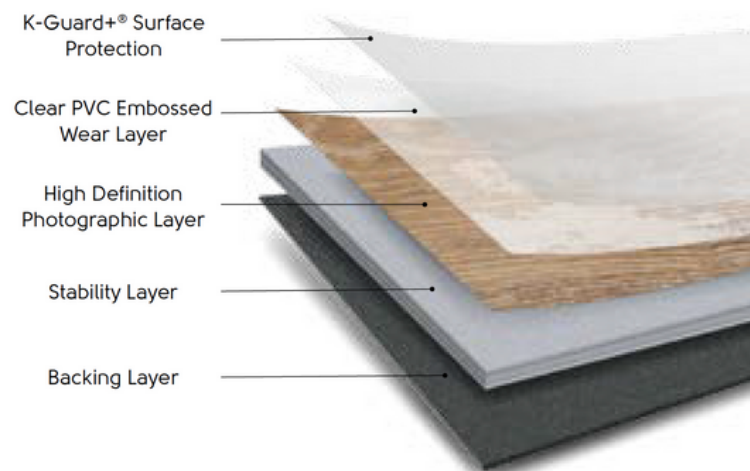

Knight Tile

1219 x 178mm plank, 305 x 305mm, 305 x 457mm tile