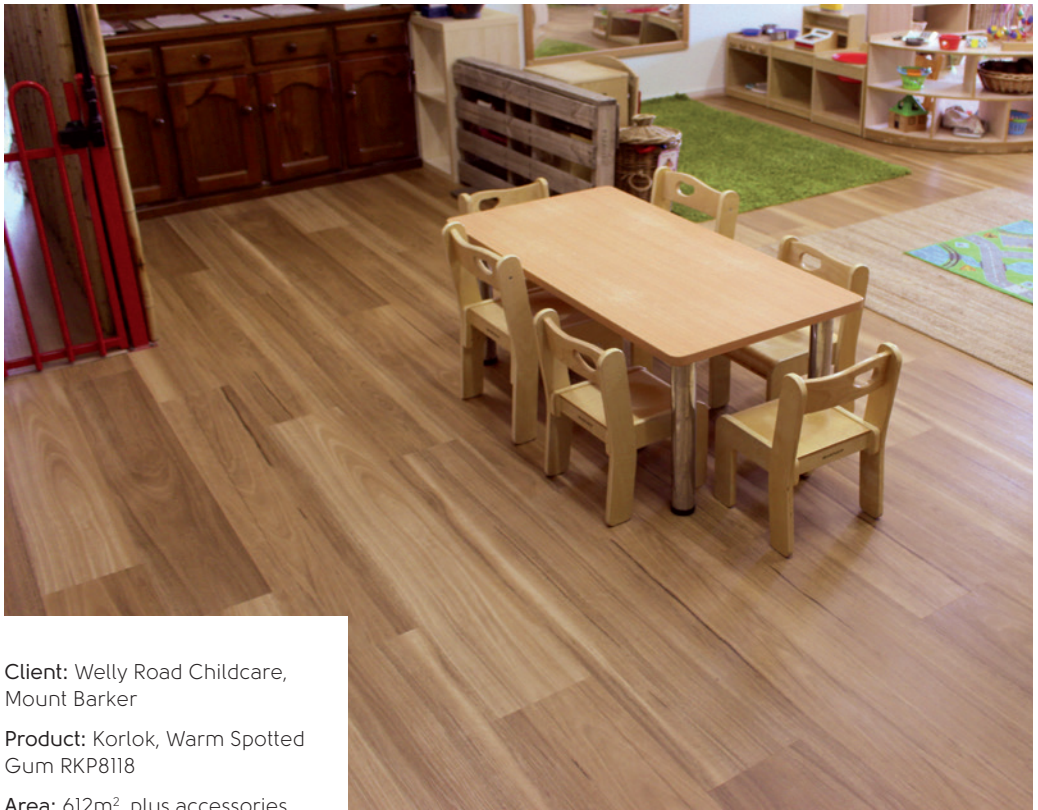

Welly Road Childcare, Mount Barker

Kortlok

RIGID CORE

Located in Mount Barker South Australia, the Welly Road Early Learning Centre services young families and local communities with a welcoming and fully inclusive childcare and kindergarten facility.

In need of a refresh, the entire learning centre interior was refurbished, which included replacing the tired and outdated sheet vinyl flooring throughout the facility. When it came to choosing a suitable flooring solution, the design team at G8 Childcare identified a number of requirements for their childcare centre and engaged Asset Flooring to provide flooring to meet these unique specifications.

Due to time and budget constraints, a quick and easy-to-install flooring solution was required. Kortlok by Karndean Designflooring to the rescue!

Client: Welly Road Childcare,
Mount Barker

Product: Kortlok, Warm Spotted
Gum RKP8118

Area: 612m², plus accessories