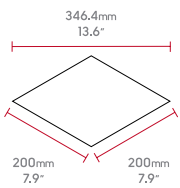

Tripoint

Hexa

Pyramid

3mm Thickness

Woods

RL01
Spring Oak

HC03
Dusk Oak

HC06
Midnight Oak