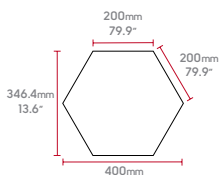

Tripoint

Hexa

Pyramid

3mm Thickness

Woods

RL01
Spring Oak

HC03
Dusk Oak

HC06
Midnight Oak