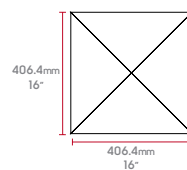

Kaleidoscope Configurations in 3 easy steps:

1. Choose your shape
2. Design your pattern
3. Select your colors

Apex

Pennon & Half Pennon

Cubix

Tripoint

Hexa

Pyramid