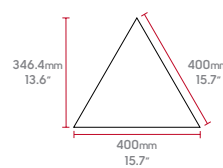

Kaleidoscope Configurations in 3 easy steps:

1. Choose your shape
2. Design your pattern
3. Select your colors

Apex

Pennon & Half Pennon

Cubix

Tripoint

Hexa

Pyramid