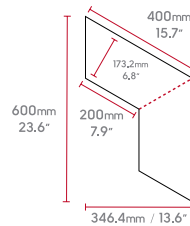

Pennon & Half Pennon